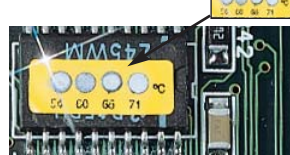

ML4C Series Mini Labels

4 temperature ratings per label:

12 x 5 mm (0.5 x 0.2") **Actual Size**
1.5 mm (0.06") **Indicating Circle**

To order package of 30, add suffix
"-30" to model number.

Ordering Example: ML4C-40-30,
mini label, 4 temperature rating
(40 to 49°C), package
of 30, **£21.50**.

Actual size.

Shown larger than
actual size for detail.

Price
pkg of 10   pkg of 30
£8   **£21⁵⁰**

Model No. (Pkg 10)	Temperature Ratings				
ML4C-40	°C	40	43	46	49
ML4C-54	°C	54	60	66	71
ML4C-77	°C	77	82	88	93
ML4C-99	°C	99	104	110	116
ML4C-121	°C	121	127	132	138
ML4C-143	°C	143	149	154	160
ML4C-166	°C	166	171	177	182
ML4C-188	°C	188	193	199	204
ML4C-210	°C	210	216	224	232
ML4C-241	°C	241	249	254	260