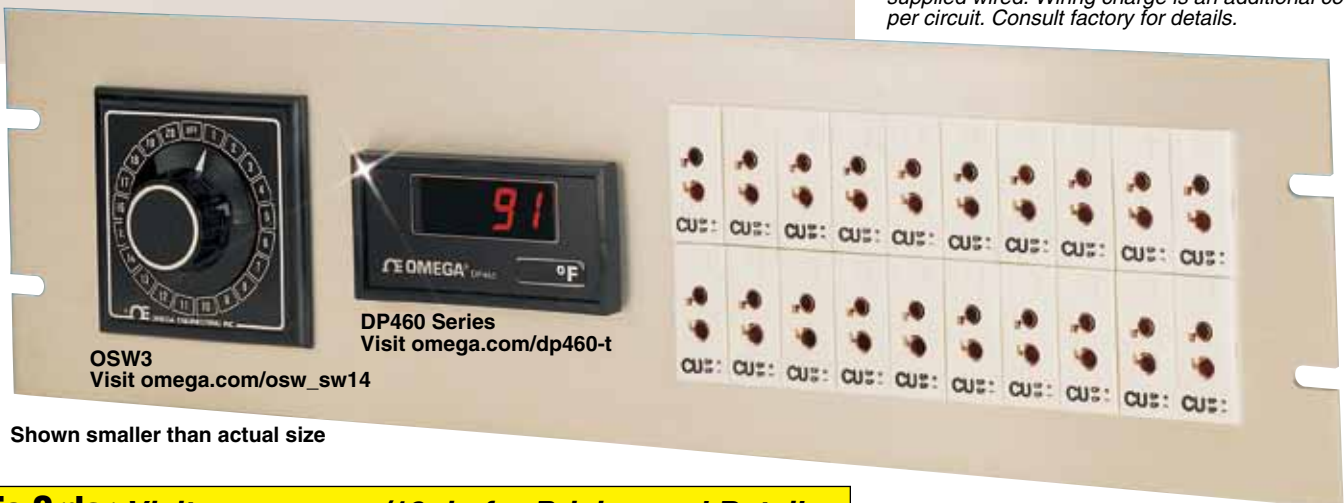

DP460 Series
Visit omega.com/dp460-t

OSW3
Visit omega.com/osw_sw14