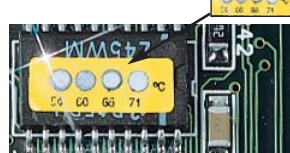

ML4C Series Mini Labels

4 temperature ratings per label:

12 x 5 mm (0.5 x 0.2") **Actual Size**
1.5 mm (0.06") **Indicating Circle**

To order package of 30, add suffix
"-30" to model number.

Ordering Example: ML4C-40-30,
mini label, 4 temperature rating
(40 to 49°C), package
of 30, **£21.50.**

Actual size.

Shown larger than actual size for detail.

Price
pkg of 10   pkg of 30
£8   **£21⁵⁰**

Model No. (Pkg 10)	Temperature Ratings				
ML4C-40	°C	40	43	46	49
ML4C-54	°C	54	60	66	71
ML4C-77	°C	77	82	88	93
ML4C-99	°C	99	104	110	116
ML4C-121	°C	121	127	132	138
ML4C-143	°C	143	149	154	160
ML4C-166	°C	166	171	177	182
ML4C-188	°C	188	193	199	204
ML4C-210	°C	210	216	224	232
ML4C-241	°C	241	249	254	260